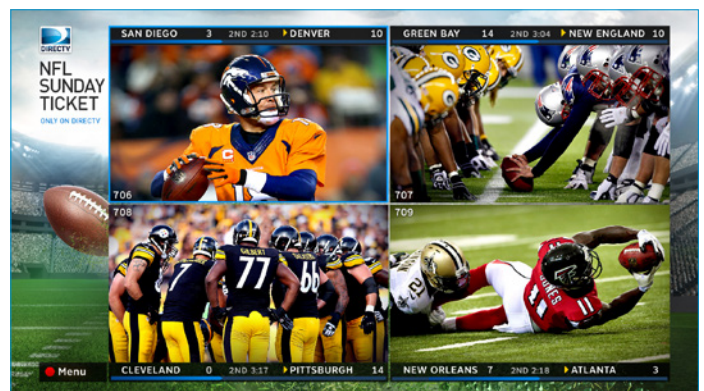

FEATURES	BENEFITS
HD Channels HD equipment required	- Get every minute of every out-of-market game, every Sunday in crystal-clear HD picture quality. - Watch your favorite team no matter where you live. - Get the biggest selection of live NFL games available anywhere, only from DIRECTV.
8-Game Mix Channel†	Watch up to 8 live NFL games at once on a single TV screen, complete with scores and game clocks. Channel 702. (HD only)
NEW! 4-Game Mix Channel†	Watch up to 4 live NFL games at once on a single TV screen, complete with scores and game clocks. Channel 701. (HD only)
RED ZONE CHANNEL® Requires NFL SUNDAY TICKET MAX	- Never miss a touchdown inside the 20 yard line. - Watch the most exciting plays as they happen, all on one LIVE channel - Channel 703 (HD or SD) - Watch live on your TV or stream in the NFL SUNDAY TICKET Mobile App
DIRECTV FANTASY ZONE™ Requires NFL SUNDAY TICKET MAX	- Exclusive channel only from DIRECTV takes you live from game-to-game to watch your favorite NFL fantasy players rack up the points - Get an edge with real-time fantasy analysis from experts to help you dominate your fantasy league - Channel 704 (HD only) - Watch live on your TV or stream in the NFL SUNDAY TICKET Mobile App
Stream Live NFL Games Anywhere* Requires NFL SUNDAY TICKET MAX	- Stream NFL SUNDAY TICKET live anywhere on your smartphone, tablet, computer (PC or MAC) or your favorite connected devices (Xbox One, Xbox 360, Roku, Chromecast, Sony PS4, Sony PS3) - Watch 2 live games at a time—one on your TV and one on your mobile device - To preview the app, visit directv.com/sports/nfl/app
Real-time Stats & Scores Requires a broadband-connected HD DVR	Get detailed player and team stats, real-time scores and live updates from other games without missing any of the live action from the game you're watching
Player Tracker Requires a broadband-connected HD DVR	- Player Tracker allows you to follow up to 20 of your favorite players on game day on your TV. - Plus, they will receive Big Play alerts every time those players have a play over 15 yards, a touchdown or a turnover, making it the perfect feature for fantasy football fans!
Short Cuts*	Watch full game replays commercial-free in less than 30 minutes anywhere—on your TV at home, or on the go on your smartphone, tablet or computer (HD only)
NFL.com Fantasy Team Integration	- Access your NFL.com Fantasy Team and League through the NFL SUNDAY TICKET App – get real time points and standings - Get updates on your fantasy team while you're streaming the live games

4-Game Mix Channel

Please see full legal disclaimers on last page.